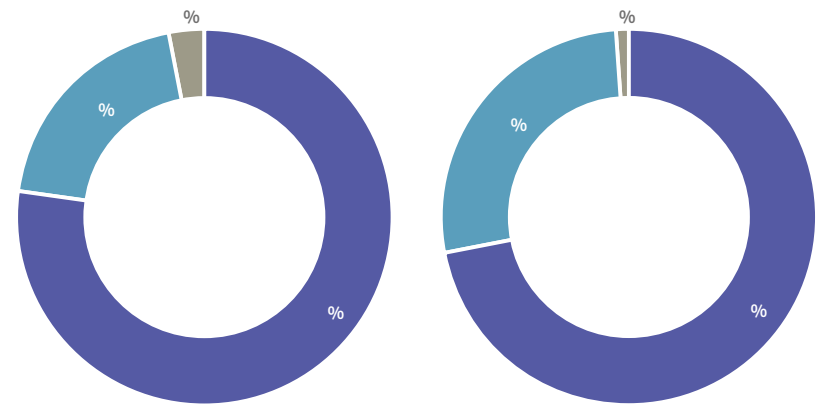

maggie's

... & ...
... 30% ...
... p ...
... 6 ...
... 2014 ... 40% ... 6 ...

This Laura

our supporters, some of whom are thanked overleaf.

14 million since it was launched

11 0.01 -17.47137.2