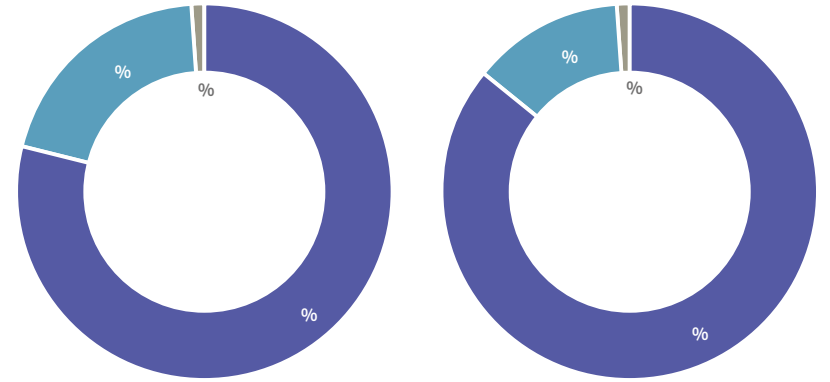

maggie's

... & ...
... 30% ...
... p ...
... 6 ...
... 2014 ... 40% ... 6 ...

This Laura

our supporters, some of whom are thanked overleaf.

14 million since it was launched

11 0.01 -17.47137.2