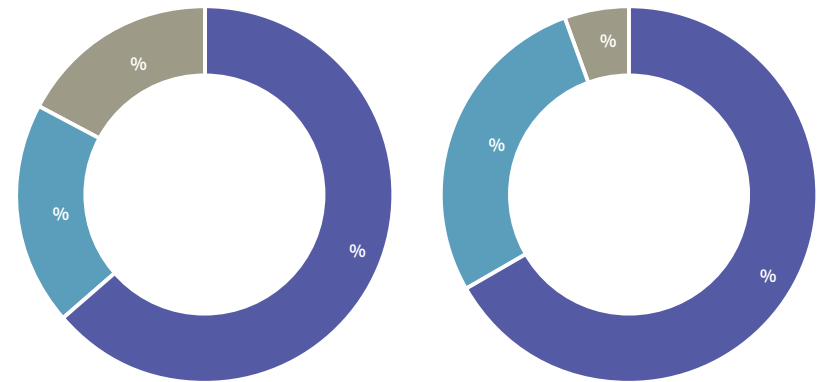

maggie's

... & ...
... 30% ...
... p ...
... 6 ...
... 2014 ... 40% ... 6 ...

This Laura

our supporters, some of whom are thanked overleaf.

14 million since it was launched

11 0.01 -17.47137.2